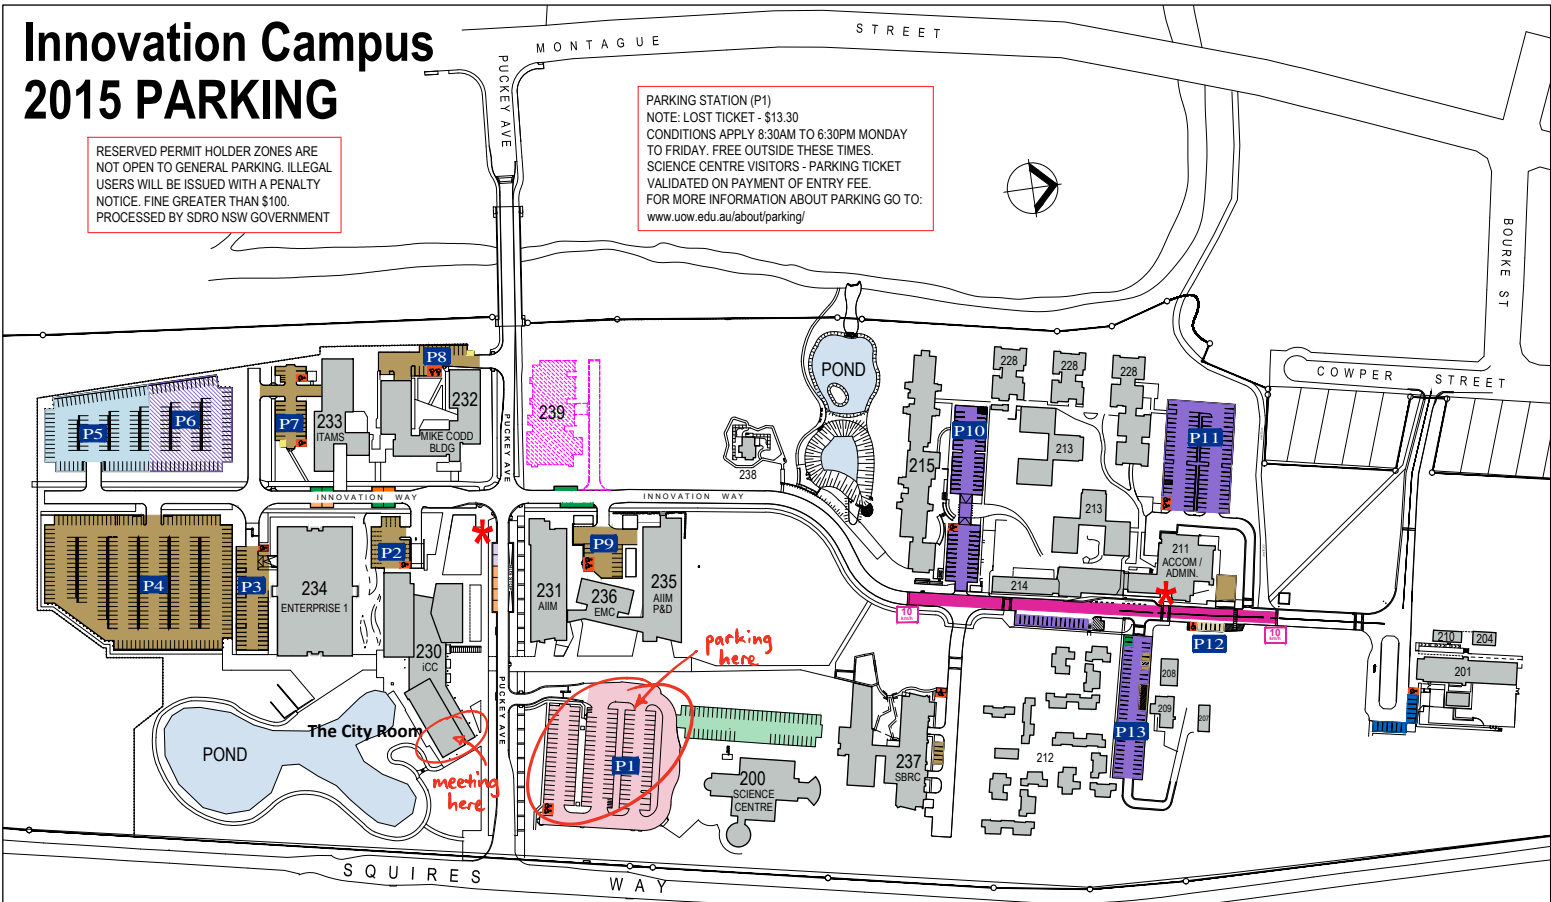

Innovation Campus 2015 PARKING

RESERVED PERMIT HOLDER ZONES ARE NOT OPEN TO GENERAL PARKING. ILLEGAL USERS WILL BE ISSUED WITH A PENALTY NOTICE. FINE GREATER THAN \$100. PROCESSED BY SDRO NSW GOVERNMENT

PARKING STATION (P1)
 NOTE: LOST TICKET - \$13.30
 CONDITIONS APPLY 8:30AM TO 6:30PM MONDAY TO FRIDAY. FREE OUTSIDE THESE TIMES.
 SCIENCE CENTRE VISITORS - PARKING TICKET VALIDATED ON PAYMENT OF ENTRY FEE.
 FOR MORE INFORMATION ABOUT PARKING GO TO:
www.uow.edu.au/about/parking/

LEGEND

- | | | |
|-------------------------------|---|--------------------------------|
| P1 Short Term Parking Station | NRMA Meeting Points | Disabled Parking |
| P & D Ticket Parking Only | UOW Permit Carpark
Mon-Fri 8.30am - 6.30pm | Service Vehicle Zone |
| Campus East Permit Carpark | Reserved Permit Bays | Loading Zone |
| iC Long Term Parking | Special Event Parking | No Parking |
| OOSH Permit Carpark | Motorbike Parking | Security & Police Vehicle Zone |

PARKING RATES

P1 Short Term Parking - Mon-Fri 8.30am to 6.30pm					
30min	30min-1hr	1-2hrs	2-4hrs	4-6hrs	6+hrs
Free	\$2.50	\$5	\$6.60	\$8.00	\$13.30

P12 Pay & Display - 24 hours Mon - Sun			
0-4hrs	4-6hrs	6+hrs	
\$2	\$3	\$5	